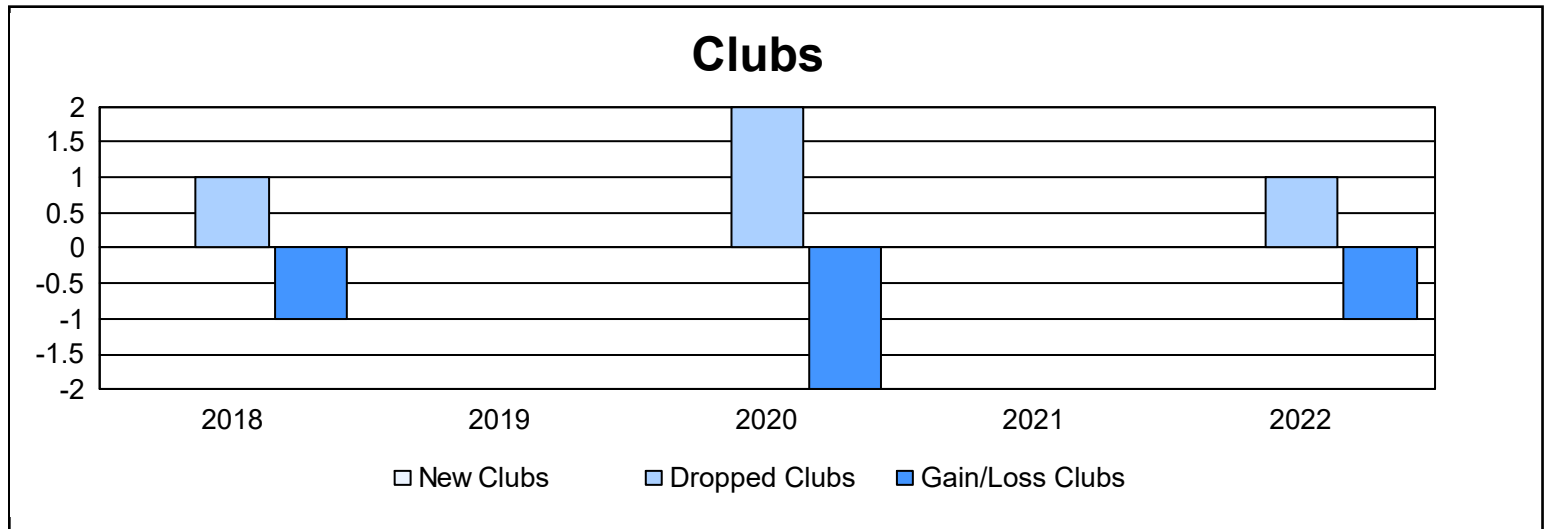

Year	New Clubs	Dropped Clubs	Gain/ Loss Clubs	New Members	Charter Members	Reinstate Members	Transfer Members	Total Member Added	Total Members Dropped	Gain/ Loss Members
2017-2018	0	1	-1	139	0	0	1	140	211	-71
2018-2019	0	0	0	183	0	1	2	186	166	20
2019-2020	0	2	-2	101	1	6	8	116	205	-89
2020-2021	0	0	0	120	0	3	0	123	196	-73
2021-2022	0	1	-1	90	0	3	1	94	163	-69
<b>Average</b>	<b>0</b>	<b>1</b>	<b>-1</b>	<b>127</b>	<b>0</b>	<b>3</b>	<b>2</b>	<b>132</b>	<b>188</b>	<b>-56</b>

### Membership Composition June 2022 Cumulative