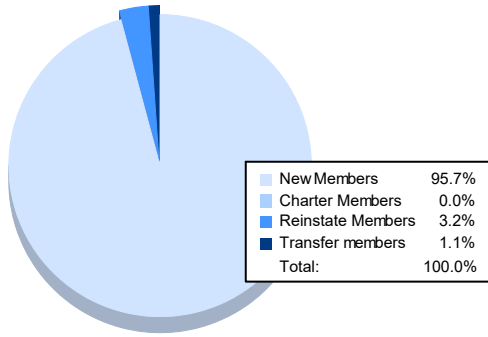

Year	New Clubs	Dropped Clubs	Gain/ Loss Clubs	New Members	Charter Members	Reinstate Members	Transfer Members	Total Member Added	Total Members Dropped	Gain/ Loss Members
2017-2018	0	1	-1	139	0	0	1	140	211	-71
2018-2019	0	0	0	183	0	1	2	186	166	20
2019-2020	0	2	-2	101	1	6	8	116	205	-89
2020-2021	0	0	0	120	0	3	0	123	196	-73
2021-2022	0	1	-1	90	0	3	1	94	163	-69
<b>Average</b>	<b>0</b>	<b>1</b>	<b>-1</b>	<b>127</b>	<b>0</b>	<b>3</b>	<b>2</b>	<b>132</b>	<b>188</b>	<b>-56</b>

### Membership Composition June 2022 Cumulative