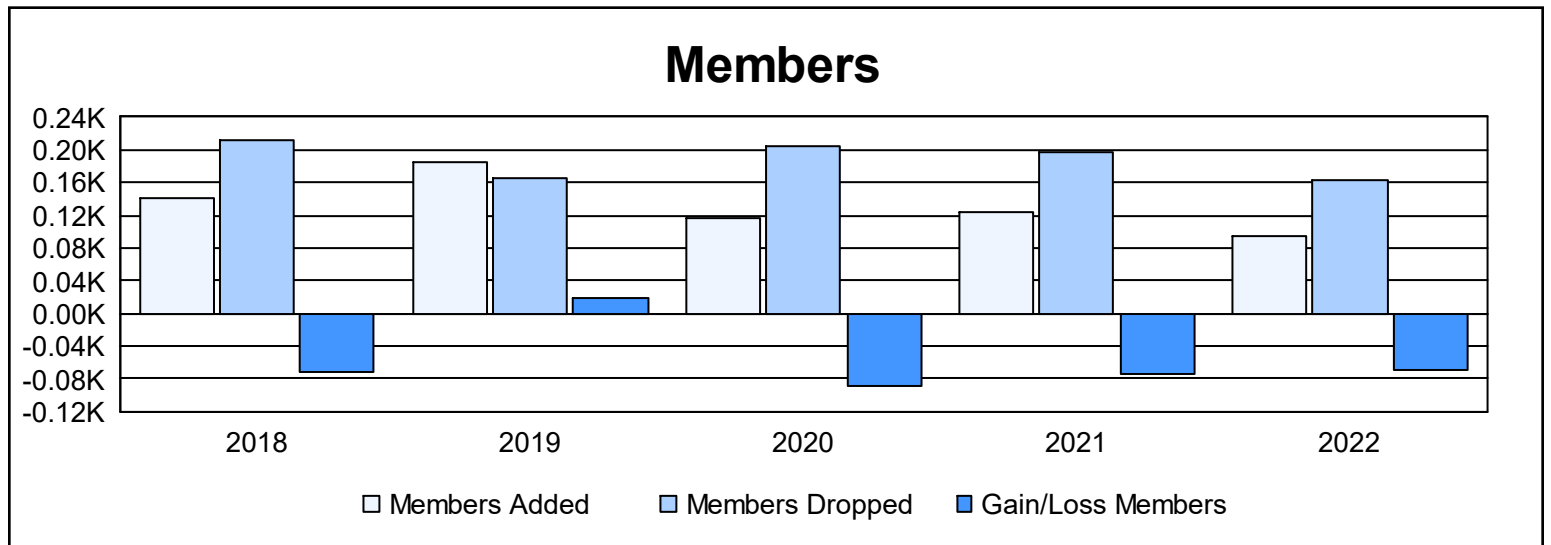

Year	New Clubs	Dropped Clubs	Gain/ Loss Clubs	New Members	Charter Members	Reinstate Members	Transfer Members	Total Member Added	Total Members Dropped	Gain/ Loss Members
2017-2018	0	1	-1	139	0	0	1	140	211	-71
2018-2019	0	0	0	183	0	1	2	186	166	20
2019-2020	0	2	-2	101	1	6	8	116	205	-89
2020-2021	0	0	0	120	0	3	0	123	196	-73
2021-2022	0	1	-1	90	0	3	1	94	163	-69
<b>Average</b>	<b>0</b>	<b>1</b>	<b>-1</b>	<b>127</b>	<b>0</b>	<b>3</b>	<b>2</b>	<b>132</b>	<b>188</b>	<b>-56</b>

### Membership Composition June 2022 Cumulative